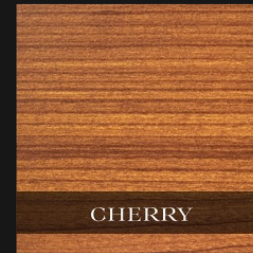

# Everwoods Powder Coat Wood Finishes

A Lasting Natural Aesthetic

EVERWOODS  
BY OCL

**Available on 8 of our product families\*:**

- Glowstick (pendant, Cluster, & Diverge)
- Glowball (pendant, Cluster, & Diverge)
- Astra
- Aro (pendant & Cluster)
- Dash
- Liner
- Uno
- Duo

*Everwoods finish may be used as modifications on other luminaires. Contact us to see what's possible.*