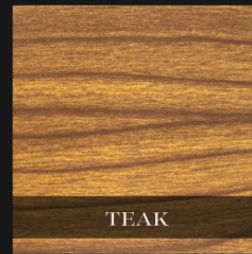

# Everwoods Powder Coat Wood Finishes

A Lasting Natural Aesthetic

EVERWOODS  
BY OCL

**Available on 8 of our product families\*:**

- Glowstick (pendant, Cluster, & Diverge)
- Glowball (pendant, Cluster, & Diverge)
- Astra
- Aro (pendant & Cluster)
- Dash
- Liner
- Uno
- Duo

*Everwoods finish may be used as modifications on other luminaires. Contact us to see what's possible.*