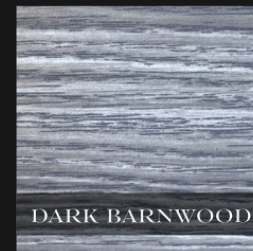

# Everwoods Powder Coat Wood Finishes

A Lasting Natural Aesthetic

EVERWOODS  
BY OCL

**Available on 8 of our product families\*:**

- Glowstick (pendant, Cluster, & Diverge)
- Glowball (pendant, Cluster, & Diverge)
- Astra
- Aro (pendant & Cluster)
- Dash
- Liner
- Uno
- Duo

*Everwoods finish may be used as modifications on other luminaires. Contact us to see what's possible.*