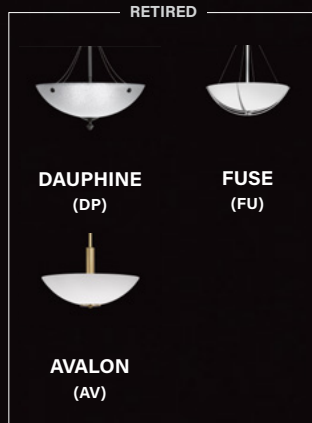

# BOWL FIXTURE CROSS GUIDE

We've said goodbye to some of our legacy bowl styles. Here are the fixtures staying in our portfolio - and what they've replaced - to give your space that traditional lighting look your project may need.

**ORION**  
(ON)

**DAUPHINE**  
(DP)

**FUSE**  
(FU)

**AVALON**  
(AV)

**HORIZON**  
(HR)

**ARIEL**  
(AL)

**ELLA**  
(EA)

**ESSEX**  
(ES)

**MIRAGE**  
(MR)

**STELLAR**  
(ST)

**SATURN**  
(SN)

**CALYPSO**  
(CL)

A Few More  
Traditional  
Bowl Fixtures  
We Offer

**REFLECTION**  
(RF)

**CAMELOT**  
(CM)

**MONACO**  
(MN)