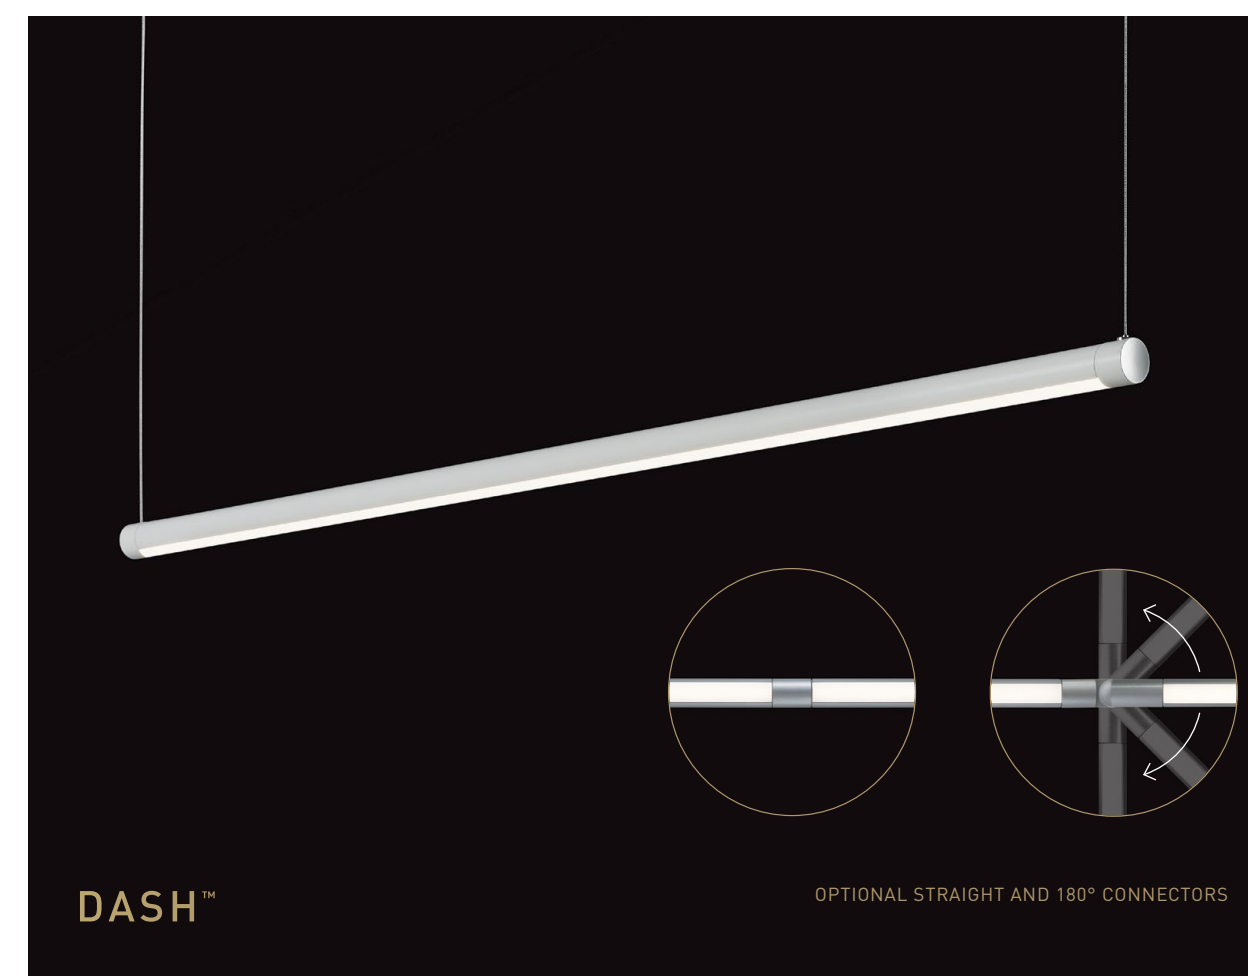

SOLO GLOWSTICK FIORI ARO TWIN PLEATZ GLOWRING CENTRO DASH

OCL ARCHITECTURAL LIGHTING / 2017

11902 Lackland Road St. Louis, Missouri 63146 P 314.863.1895 F 314.863.3278
Detailed specification information available at OCL.COM

MADE IN USA
©2017 OCL, all rights reserved

A brand of **legrand**