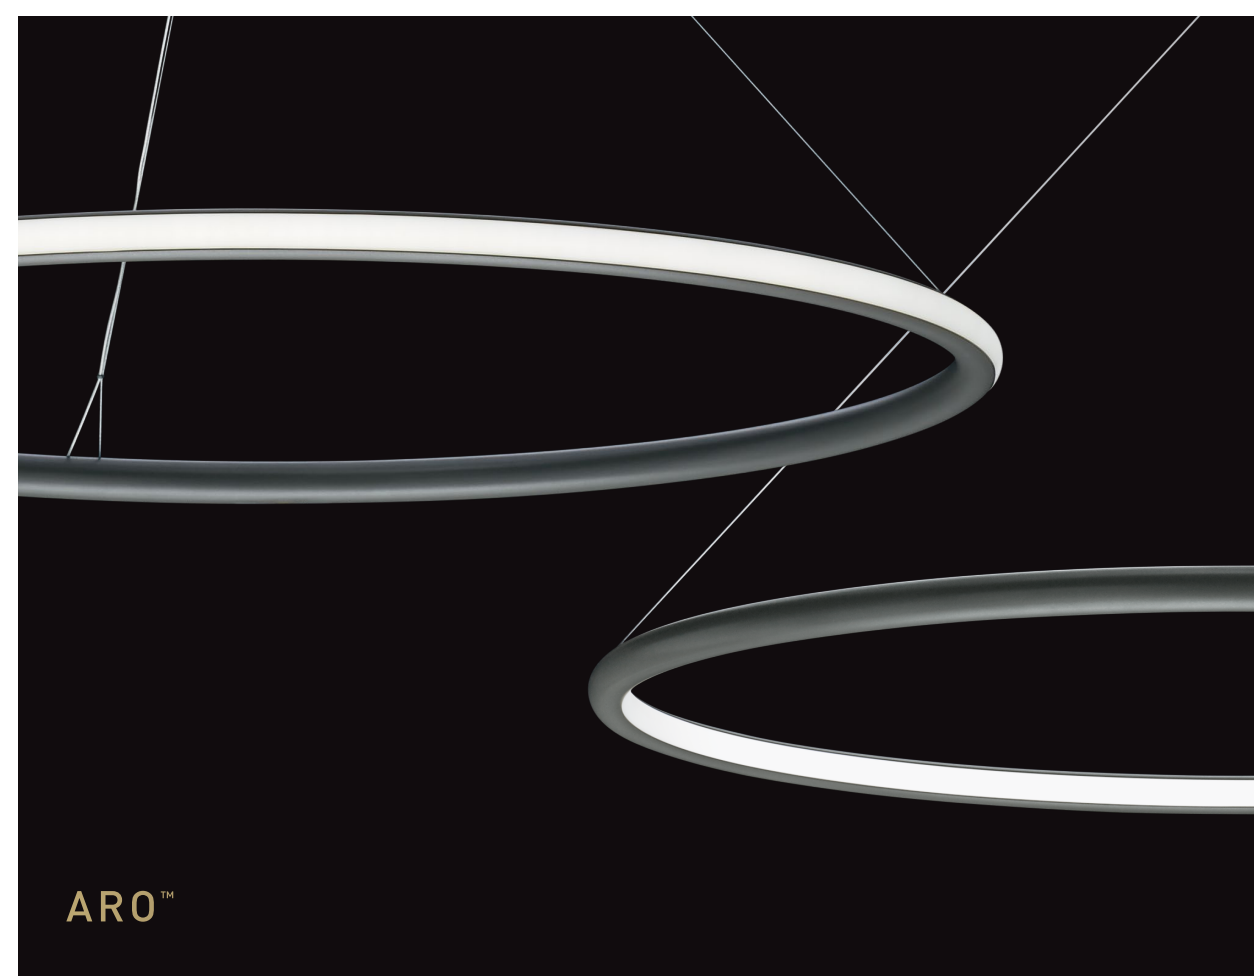

SOLO GLOWSTICK FIORI ARO TWIN PLEATZ GLOWRING CENTRO DASH

OCL ARCHITECTURAL LIGHTING / 2017

11902 Lackland Road St. Louis, Missouri 63146 P 314.863.1895 F 314.863.3278
Detailed specification information available at OCL.COM

MADE IN USA
©2017 OCL, all rights reserved

A brand of **legrand**