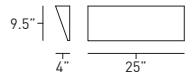

FIXTURE WEIGHT 6 LBS

FIXTURE WEIGHT 14 LBS

WD1-S1SA-12-NA-AWP

ADA

WD1-S1SA-25-NA-SMP

ADA

FEATURES

- The Wedge features a formed sheet metal face from 0.064" thick aluminum.
- Face available with perforations to let a small amount of light illuminate from the front. Consult factory for more details.
- Fixture may be lengthened to increase lamping options.
- OCL metal finishes are applied by hand and receive a protective clear coat lacquer.
- 21 standard powder coat paints offered, however all RAL colors available.
- Fixture offered with a variety of compact fluorescent and incandescent optic packages.
- Contact factory for additional modifications or options.