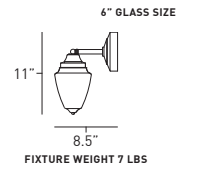

DC1-S1SC-09-WG-SMP

UN1-S1SC-06-WG-STB

MATCHING FIXTURES

page 84

page 84

page 422

page 422

FEATURES

- The Deco and Urn series feature unique styles of hand-blown, opal white glass with a minimum wall thickness of 0.150".
- This timeless fixture is available with energy efficient compact fluorescent lamping.
- Constructed from solid non-ferrous brass, aluminum or copper.
- OCL metal finishes are applied by hand and receive a protective clear coat lacquer.
- 21 standard powder coat paints offered, however all RAL colors available.
- Fixture offered with a variety of compact fluorescent and incandescent optic packages.
- Contact factory for additional modifications or options.