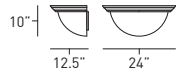

STELLAR™ SCONCE

FIXTURE WEIGHT 5 LBS

FIXTURE WEIGHT 6 LBS

FIXTURE WEIGHT 9 LBS

ST1-S1SA-18-GW-BEP

FIXTURE WEIGHT 5 LBS

FIXTURE WEIGHT 6 LBS

FIXTURE WEIGHT 10 LBS