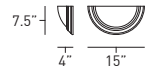

STELLAR™ SCONCE

FIXTURE WEIGHT 5 LBS

FIXTURE WEIGHT 6 LBS

FIXTURE WEIGHT 9 LBS

ST1-S1SA-18-GW-BEP

FIXTURE WEIGHT 5 LBS

FIXTURE WEIGHT 6 LBS

FIXTURE WEIGHT 10 LBS