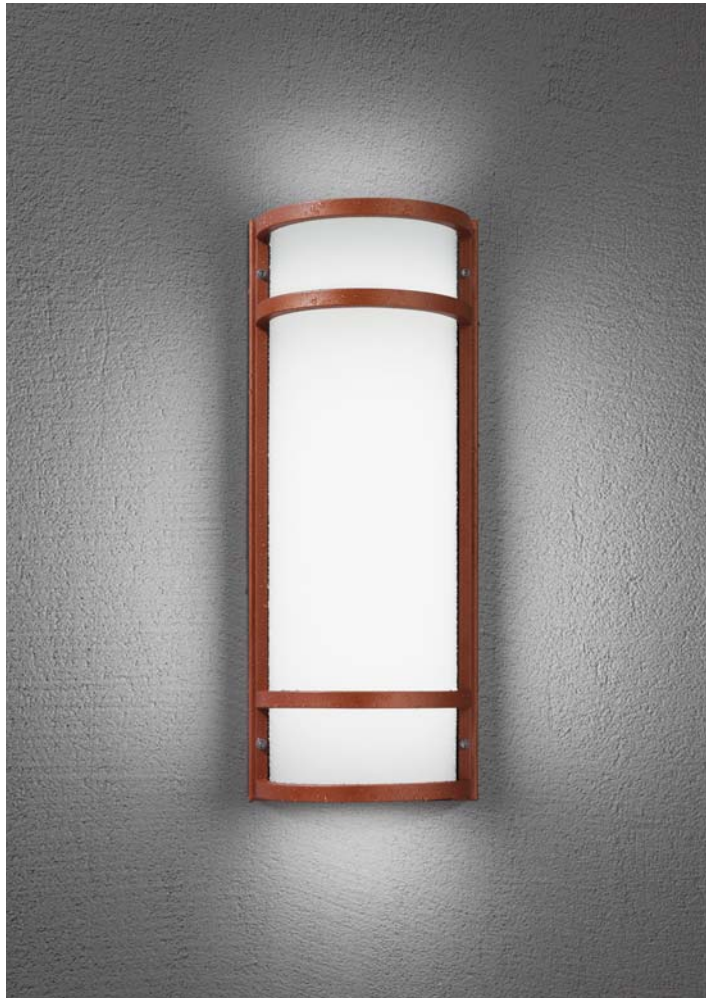

REGENCY™ OUTDOOR SCNCE

RG1-010B-18-GW-CMP

RG2-010B-18-GW-SMP

▾ MATCHING FIXTURES

page 272

▾ FEATURES

- The Regency sconce is a robust and stylish wall fixture constructed from solid aluminum or brass bar stock.
- Consult factory for modified sizes and bar configurations.
- Back box is formed from 0.080" thick aluminum.
- F1 rated, fully-enclosed acrylic diffuser.
- Virgin white acrylic is UV stable and UL-94 HB Flame Class rated.
- OCL metal finishes are applied by hand and receive a protective marine clear coat lacquer.
- 21 standard powder coat paints offered, however all RAL colors available.
- Fixture offered with a variety of compact fluorescent and incandescent optic packages.
- Contact factory for additional modifications or options.

OUTDOOR

REGENCY™ OUTDOOR SCONCE

RG3-010B-18-GW-SGP

RG4-010B-18-GW-BEP

▾ MATCHING FIXTURES

page 272

▾ FEATURES

- The Regency sconce is a robust and stylish wall fixture constructed from solid aluminum or brass bar stock.
- Consult factory for modified sizes and bar configurations.
- Back box is formed from 0.080" thick aluminum.
- F1 rated, fully-enclosed acrylic diffuser.
- Virgin white acrylic is UV stable and UL-94 HB Flame Class rated.
- OCL metal finishes are applied by hand and receive a protective marine clear coat lacquer.
- 21 standard powder coat paints offered, however all RAL colors available.
- Fixture offered with a variety of compact fluorescent and incandescent optic packages.
- Contact factory for additional modifications or options.