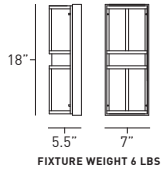

REGENCY™ OUTDOOR SCONCE

RG3-010B-18-GW-SGP