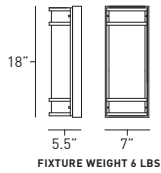

REGENCY™ OUTDOOR SCNCE

RG1-010B-18-GW-CMP

RG2-010B-18-GW-SMP

▾ MATCHING FIXTURES

page 272

▾ FEATURES

- The Regency sconce is a robust and stylish wall fixture constructed from solid aluminum or brass bar stock.
- Consult factory for modified sizes and bar configurations.
- Back box is formed from 0.080" thick aluminum.
- F1 rated, fully-enclosed acrylic diffuser.
- Virgin white acrylic is UV stable and UL-94 HB Flame Class rated.
- OCL metal finishes are applied by hand and receive a protective marine clear coat lacquer.
- 21 standard powder coat paints offered, however all RAL colors available.
- Fixture offered with a variety of compact fluorescent and incandescent optic packages.
- Contact factory for additional modifications or options.

SERIES	HANGING SYSTEM	SIZE	DIFFUSER	FINISH	LAMPING (PHOTOMETRIC TEST #)	VOLTAGE	OPTIONS
 <p>R61</p>  <p>R62</p>  <p>R63</p>  <p>R64</p>	<p><b>010B</b> OUTDOOR SCNCE</p> 	<p><b>18</b></p>	<p><b>GW</b> GLOSS WHITE ACRYLIC</p>	<p>PTD PAINTED - SPECIFY CODE (EX. <b>BKP</b> FOR BLACK PAINT, SEE PAGE 492 FOR PAINT OPTIONS)</p>	<p><b>18"</b></p> <p><b>20D13</b> 2@13W QD</p> <p><b>20D26</b> 2@26W QD [12339.0]</p> <p><b>1BX27</b> 1@27W BX</p> <p><b>1BX39</b> 1@39W BX</p> <p><b>2IN60</b> 2@60W IN [13783.0]</p>	<p><b>120</b></p> <p><b>277</b></p> <p><b>347</b></p>	<p><b>DMA</b> ADVANCE® DIMMING BALLAST</p> <p><b>DML</b> LUTRON® DIMMING BALLAST</p> <p><b>EMR</b> REMOTE MOUNT EMERGENCY</p> <p><b>FUS</b> FUSED</p>
<p>▾ SPECIFY CATALOG CODE</p>							