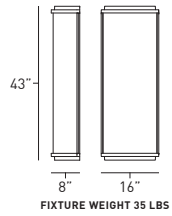

QUANTICO™ OUTDOOR SCONCE

QN1-010B-43-GW-LBP

FEATURES

- The Quantico features solid aluminum die-cast ends.
- Special decorative machined aluminum ends can be added to the top and bottom cap for a unique look.
- Thermally formed virgin white acrylic is 3/16" thick, F1 rated - UV stable and UL-94 HB Flame Class rated.
- Hinged front face simplifies re-lamping and maintenance.
- 21 standard powder coat paints offered, however all RAL colors available.
- Contact factory for additional modifications or options.