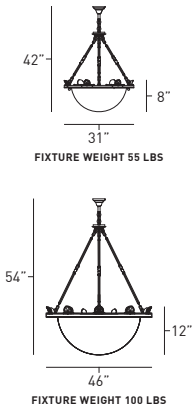

OFF BROADWAY™ PENDANT

OB1-P1AK-31-GW-ABR

OB1-P1AK-31-GW-PBR-PRL

FEATURES

- The Off Broadway uses the cast brass trim of the original Broadway pendant with the addition of a deep acrylic diffuser and cast brass pediments around its perimeter.
- Optional perimeter lamps with cast brass lamp holders are also offered.
- The optional v-style overlay and acorn style cast brass bottom finial add another level of elegance.
- Thermally formed acrylic ranges from 3/16" to 1/4" thick, depending on size. Virgin white acrylic is UV stable.
- White acrylic is UL-94 HB Flame Class rated.
- OCL metal finishes are applied by hand and receive a protective clear coat lacquer.
- 21 standard powder coat paints offered, however all RAL colors available.
- Fixture offered with a variety of compact fluorescent and incandescent optic packages.
- Contact factory for additional modifications or options.