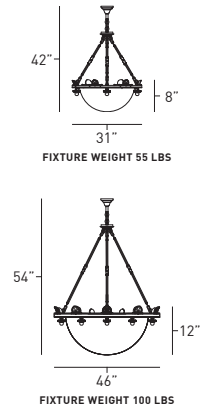

OFF BROADWAY™ PENDANT

OB1-P1AK-31-GW-ABR

OB1-P1AK-31-GW-PBR-PRL

FEATURES

- The Off Broadway uses the cast brass trim of the original Broadway pendant with the addition of a deep acrylic diffuser and cast brass pediments around its perimeter.
- Optional perimeter lamps with cast brass lamp holders are also offered.
- The optional v-style overlay and acorn style cast brass bottom finial add another level of elegance.
- Thermally formed acrylic ranges from 3/16" to 1/4" thick, depending on size. Virgin white acrylic is UV stable.
- White acrylic is UL-94 HB Flame Class rated.
- OCL metal finishes are applied by hand and receive a protective clear coat lacquer.
- 21 standard powder coat paints offered, however all RAL colors available.
- Fixture offered with a variety of compact fluorescent and incandescent optic packages.
- Contact factory for additional modifications or options.