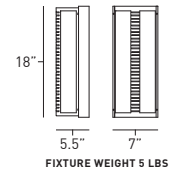

MONOLITH™ OUTDOOR SCONCE

ML1-010B-18-GW-SMP

ML5-010B-18-GW-BNP

▼ MATCHING FIXTURES

page 238

▼ FEATURES

- The Monolith sconce features a patterned metal face with a white acrylic diffuser.
- This contemporary sconce features three unique face designs. Consult factory for modified or custom designs.
- Back box is formed from 0.080" thick aluminum.
- Decorative face is formed from 0.064" thick aluminum.
- F1 rated, fully-enclosed acrylic diffuser.
- Virgin white acrylic is UV stable and UL-94 HB Flame Class rated.
- 21 standard powder coat paints offered, however all RAL colors available.
- Fixture offered with a variety of compact fluorescent and incandescent optic packages.
- Contact factory for additional modifications or options.