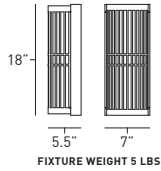

MONOLITH™ OUTDOOR SCONCE

ML4-010B-18-GW-SAP