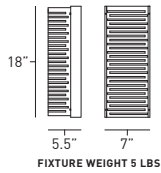

MONOLITH™ OUTDOOR SCONCE

ML1-010B-18-GW-SMP

ML5-010B-18-GW-BNP

▼ MATCHING FIXTURES

page 238

▼ FEATURES

- The Monolith sconce features a patterned metal face with a white acrylic diffuser.
- This contemporary sconce features three unique face designs. Consult factory for modified or custom designs.
- Back box is formed from 0.080" thick aluminum.
- Decorative face is formed from 0.064" thick aluminum.
- F1 rated, fully-enclosed acrylic diffuser.
- Virgin white acrylic is UV stable and UL-94 HB Flame Class rated.
- 21 standard powder coat paints offered, however all RAL colors available.
- Fixture offered with a variety of compact fluorescent and incandescent optic packages.
- Contact factory for additional modifications or options.

SERIES	HANGING SYSTEM	SIZE	DIFFUSER	FINISH	LAMPING (PHOTOMETRIC TEST #)	VOLTAGE	OPTIONS
 <p>ML1</p>  <p>ML4</p>  <p>ML5</p>	<p>010B OUTDOOR SCONCE</p> 	<p>18</p>	<p>GW GLOSS WHITE ACRYLIC</p>	<p>PTD PAINTED - SPECIFY CODE (EX. <b>BKP</b> FOR BLACK PAINT, SEE PAGE 492 FOR PAINT OPTIONS)</p>	<p>18"</p> <p>2QD13 2@13W QD</p> <p>2QD26 2@26W QD [12339.0]</p> <p>1BX27 1@27W BX</p> <p>1BX39 1@39W BX</p> <p>2IN60 2@60W IN [13783.0]</p>	<p>120</p> <p>277</p> <p>347</p>	<p>DMA ADVANCE® DIMMING BALLAST</p> <p>DML LUTRON® DIMMING BALLAST</p> <p>EMR REMOTE MOUNT EMERGENCY</p> <p>FUS FUSED</p>
<p>▾ SPECIFY CATALOG CODE</p>							