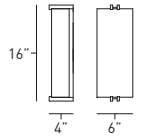

FIXTURE WEIGHT 6 LBS

FIXTURE WEIGHT 13 LBS

KD1-S1SA-12-HG-BAL

ADA

KD1-S1SA-12-FA-BAL

ADA

FEATURES

- The diffuser of the Kincaid sconce is held firmly between two decorative aluminum bars.
- Each bar is made from a machined aluminum extruded profile.
- Available with thermally formed acrylic or glass diffuser.
- Acrylic ranges from 3/16" to 1/4" thick, depending on size. Virgin white acrylic is UV stable, and all faux acrylic colors are mixed completely through to avoid noticeable fading.
- White acrylic is UL-94 HB Flame Class rated.
- OCL metal finishes are applied by hand and receive a protective clear coat lacquer.
- 21 standard powder coat paints offered, however all RAL colors available.
- Fixture offered with a variety of compact fluorescent optic packages.
- Contact factory for additional modifications or options.

SERIES	HANGING SYSTEM	SIZE	DIFFUSER	FINISH	LAMPING (PHOTOMETRIC TEST #)	VOLTAGE	OPTIONS
 <p>KD1</p>	<p>S1SA INDOOR ADA COMPLIANT SCONCE</p> 	<p>12 16</p>	<p>GW GLOSS WHITE ACRYLIC MW MATTE WHITE ACRYLIC FA FAUX ALABASTER ACRYLIC NH NATURAL HORN ACRYLIC ET ETRUSCAN ACRYLIC WS WHITE SWIRL ACRYLIC HG HONEYTHREAD GLASS</p>	<p>PAL POLISHED ALUMINUM BAL BRUSHED ALUMINUM PTD PAINTED - SPECIFY CODE (EX. BKP FOR BLACK PAINT, SEE PAGE 492 FOR PAINT OPTIONS)</p>	<p>12"  1BX18 1@18W BX (13801.0) 16"  1BX27 1@27W BX</p>	<p>120 277 347</p>	<p>DMA ADVANCE® DIMMING BALLAST DML LUTRON® DIMMING BALLAST EMR REMOTE MOUNT EMERGENCY FUS FUSED ULD UL DAMP LABEL</p>
<p>↓ SPECIFY CATALOG CODE</p>							