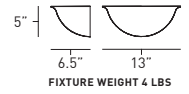

HG1-S1SA-09-FA-NFA

ADA

HG1-S1SB-13-FA-NFA

▾ MATCHING FIXTURES

page 136

▾ FEATURES

- The simple curved dome of the Hogarth emits a soft glow.
- Thermally formed acrylic ranges from 3/16" to 1/4" thick, depending on size. Virgin white acrylic is UV stable, and all faux acrylic colors are mixed completely through to avoid noticeable fading.
- White acrylic is UL-94 HB Flame Class rated.
- Fixture offered with a variety of compact fluorescent and incandescent optic packages.
- Contact factory for additional modifications or options.