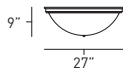

6.5" |
17"
FIXTURE WEIGHT 13 LBS

9" |
27"
FIXTURE WEIGHT 20 LBS

EA1-C1NA-17-GW-BAL

▾ MATCHING FIXTURES

page 160

page 164

page 302

page 472

▾ FEATURES

- The trim ring of the Ella is simple and elegant.
- The Ella's transitional design makes it perfectly suited for both contemporary and traditional applications.
- Spun from solid, non-ferrous 0.040" thick brass or 0.064" thick aluminum.
- Thermally formed acrylic ranges from 3/16" to 1/4" thick, depending on size. Virgin white acrylic is UV stable, and all faux acrylic colors are mixed completely through to avoid noticeable fading.
- White acrylic is UL-94 HB Flame Class rated.
- OCL metal finishes are applied by hand and receive a protective clear coat lacquer.
- 21 standard powder coat paints offered, however all RAL colors available.
- Fixture offered with a variety of compact fluorescent and incandescent optic packages.
- Contact factory for additional modifications or options.