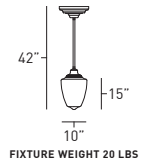

DC1-P1AA-10-WG-SMP

UN1-P1AA-10-WG-STB

▼ MATCHING FIXTURES

page 360

page 360

page 422

page 422

▼ FEATURES

SERIES	HANGING SYSTEM	SIZE	DIFFUSER	FINISH	LAMPING (PHOTOMETRIC TEST #)	VOLTAGE	OAH SPECIFY IN INCHES	OPTIONS
 DC1   UN1	<b>P1AA</b> PENDANT WITH A SINGLE CENTER STEM 	10	WG WHITE GLASS	<b>PAL</b> POLISHED ALUMINUM <b>BAL</b> BRUSHED ALUMINUM <b>PTR</b> PEWTER <b>PBR</b> POLISHED BRASS <b>BBR</b> BRUSHED BRASS <b>ABR</b> ANTIQUE BRASS <b>STB</b> STATUARY BRONZE <b>SNK</b> SATIN NICKEL <b>ORB</b> OIL RUBBED BRONZE  <b>PTD</b> PAINTED - SPECIFY CODE (EX. <b>BKP</b> FOR BLACK PAINT, SEE PAGE 492 FOR PAINT OPTIONS)	<b>10"</b> <b>4QD26</b> 4@26W QD [9685.0] <b>2TT32</b> 2@32W TT <b>1TT42</b> 1@42W TT [13764.0] <b>1IN150</b> 1@150W IN [13763.0] <b>1MH100</b> 1@100W MH	<b>120</b> <b>277</b> <b>347</b>	<b>42</b>	<b>DMA</b> ADVANCE® DIMMING BALLAST <b>DML</b> LUTRON® DIMMING BALLAST <b>EMI</b> INTEGRAL EMERGENCY <b>FUS</b> FUSED <b>ULD</b> UL DAMP LABEL <b>MHC</b> 24" METAL HALIDE BALLAST CANOPY (100W & LOWER ONLY)
								SPECIFY CATALOG CODE