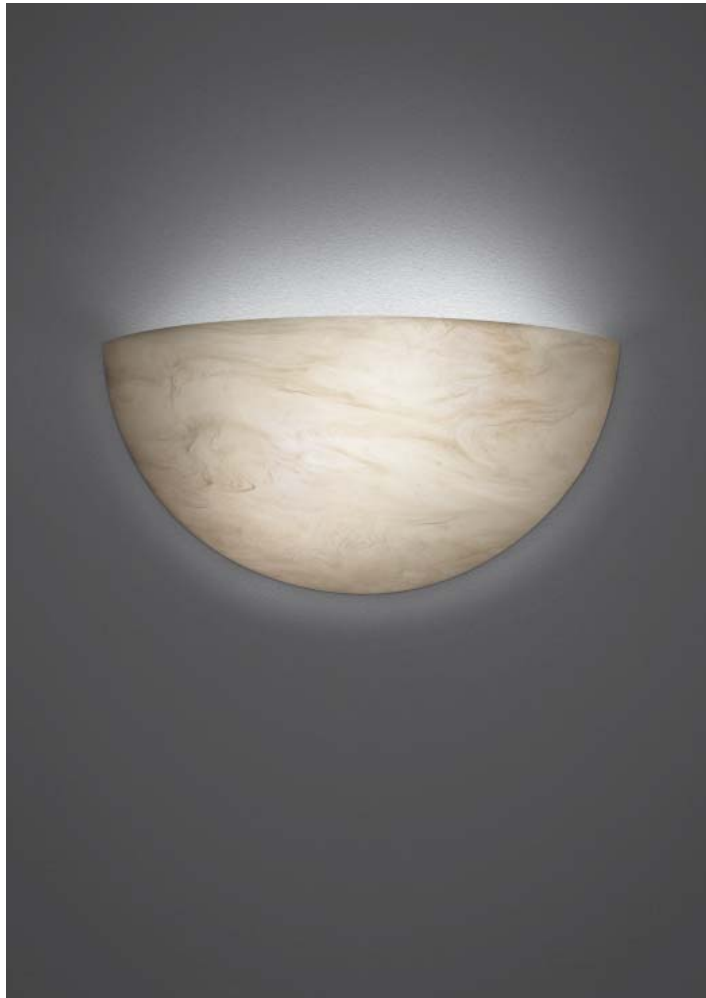

DAUPHINE™ SCONCE

FIXTURE WEIGHT 4 LBS

FIXTURE WEIGHT 6 LBS

DP1-S1SA-13-FA-NFA

ADA

FIXTURE WEIGHT 5 LBS

FIXTURE WEIGHT 7 LBS

DP1-S1SB-13-FA-BAL

MATCHING FIXTURES

page 132

page 464

FEATURES

- The simple dome of the Dauphine emits a soft glow.
- Traditional, minimalist design is an excellent architectural accessory.
- Thermally formed acrylic ranges from 3/16" to 1/4" thick, depending on size. Virgin white acrylic is UV stable, and all faux acrylic colors are mixed completely through to avoid noticeable fading.
- White acrylic is UL-94 HB Flame Class rated.
- OCL metal finishes are applied by hand and receive a protective clear coat lacquer.
- 21 standard powder coat paints offered, however all RAL colors available.
- Fixture offered with a variety of compact fluorescent and incandescent optic packages.
- Contact factory for additional modifications or options.