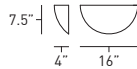

DAUPHINE™ SCONCE

FIXTURE WEIGHT 4 LBS

FIXTURE WEIGHT 6 LBS

DP1-S1SA-13-FA-NFA

ADA

FIXTURE WEIGHT 5 LBS

FIXTURE WEIGHT 7 LBS

DP1-S1SB-13-FA-BAL