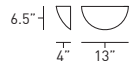

DAUPHINE™ SCONCE

FIXTURE WEIGHT 4 LBS

FIXTURE WEIGHT 6 LBS

DP1-S1SA-13-FA-NFA

ADA

FIXTURE WEIGHT 5 LBS

FIXTURE WEIGHT 7 LBS

DP1-S1SB-13-FA-BAL