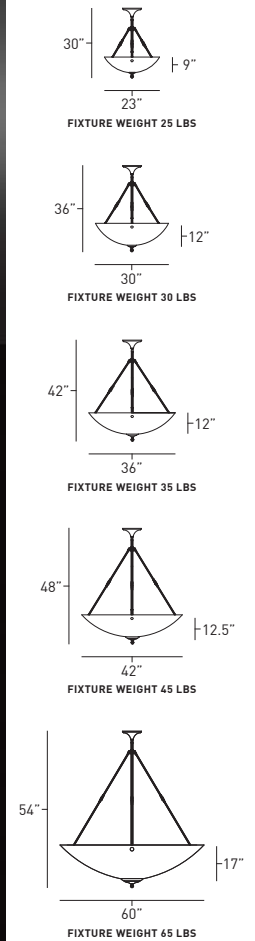

DP1-P1AI-23-NH-STB

MATCHING FIXTURES

FEATURES

- The Dauphine features a cone shaped ceiling canopy, a reeded vertical stem and a cast brass acorn bottom finial.
- Available in diameters up to 72".
- Constructed with solid, non-ferrous brass or aluminum.
- Thermally formed acrylic ranges from 3/16" to 1/4" thick, depending on size. Virgin white acrylic is UV stable, and all faux acrylic colors are mixed completely through to avoid noticeable fading.
- White acrylic is UL-94 HB Flame Class rated.
- OCL metal finishes are applied by hand and receive a protective clear coat lacquer.
- 21 standard powder coat paints offered, however all RAL colors available.
- Fixture offered with a variety of compact fluorescent and incandescent optic packages.
- Contact factory for additional modifications or options.