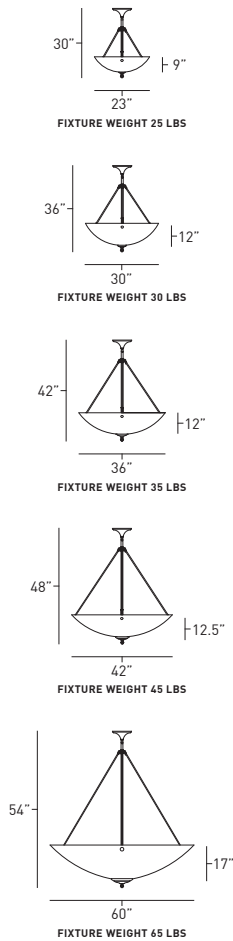

DAUPHINE™ PENDANT

DP1-P1AH-23-FA-ABR