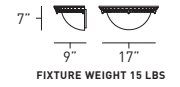

CM1-S1SA-17-GW-STB

ADA

CM1-S1SB-17-FA-PBR

▾ MATCHING FIXTURES

page 206

page 202

page 208

page 428

▾ FEATURES

- The Camelot is a re-creation of a historical classic.
- Cast from solid non-ferrous brass or aluminum, the trim ring features the classic Egg-and-Dart architectural detail.
- The optional v-style overlay and acorn style cast brass bottom finial add another level of elegance.
- Thermally formed acrylic ranges from 3/16" to 1/4" thick, depending on size. Virgin white acrylic is UV stable, and all faux acrylic colors are mixed completely through to avoid noticeable fading.
- White acrylic is UL-94 HB Flame Class rated.
- OCL metal finishes are applied by hand and receive a protective clear coat lacquer.
- 21 standard powder coat paints offered, however all RAL colors available.
- Fixture offered with a variety of compact fluorescent and incandescent optic packages.
- Contact factory for additional modifications or options.