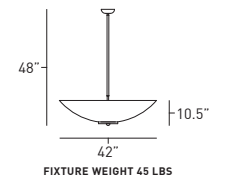

AVALON™ PENDANT

AV1-P1AA-23-GW-SWP

MATCHING FIXTURES

FEATURES

- The simple, shallow dome of the Avalon is accented by vertical hanging systems.
- Available in diameters up to 72".
- Constructed with solid, non-ferrous brass or aluminum.
- Thermally formed acrylic ranges from 3/16" to 1/4" thick, depending on size. Virgin white acrylic is UV stable, and all faux acrylic colors are mixed completely through to avoid noticeable fading.
- White acrylic is UL-94 HB Flame Class rated.
- OCL metal finishes are applied by hand and receive a protective clear coat lacquer.
- 21 standard powder coat paints offered, however all RAL colors available.
- Fixture offered with a variety of compact fluorescent and incandescent optic packages.
- Contact factory for additional modifications or options.