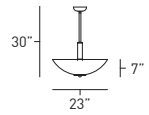

AVALON™ PENDANT

AV1-P1AB-23-GW-PBR