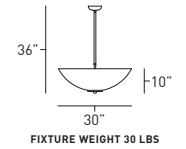

AVALON™ PENDANT

AV1-P1AA-23-GW-SWP

MATCHING FIXTURES

FEATURES

- The simple, shallow dome of the Avalon is accented by vertical hanging systems.
- Available in diameters up to 72".
- Constructed with solid, non-ferrous brass or aluminum.
- Thermally formed acrylic ranges from 3/16" to 1/4" thick, depending on size. Virgin white acrylic is UV stable, and all faux acrylic colors are mixed completely through to avoid noticeable fading.
- White acrylic is UL-94 HB Flame Class rated.
- OCL metal finishes are applied by hand and receive a protective clear coat lacquer.
- 21 standard powder coat paints offered, however all RAL colors available.
- Fixture offered with a variety of compact fluorescent and incandescent optic packages.
- Contact factory for additional modifications or options.