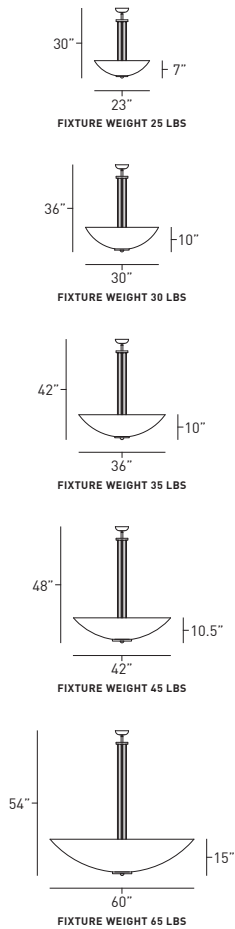

AVALON™ PENDANT

AV1-P1AE-23-GW-BAL

AV1-P1AD-23-GW-SMP

MATCHING FIXTURES

page 124

page 330

page 332

page 462

page 482

FEATURES

- The simple, shallow dome of the Avalon is accented by vertical hanging systems.
- Available in diameters up to 72".
- Constructed with solid, non-ferrous brass or aluminum.
- Thermally formed acrylic ranges from 3/16" to 1/4" thick, depending on size. Virgin white acrylic is UV stable, and all faux acrylic colors are mixed completely through to avoid noticeable fading.
- White acrylic is UL-94 HB Flame Class rated.
- OCL metal finishes are applied by hand and receive a protective clear coat lacquer.
- 21 standard powder coat paints offered, however all RAL colors available.
- Fixture offered with a variety of compact fluorescent and incandescent optic packages.
- Contact factory for additional modifications or options.