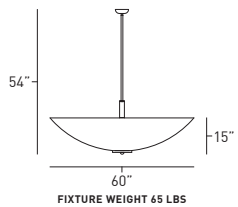

AVALON™ PENDANT

AV1-P1AB-23-GW-PBR