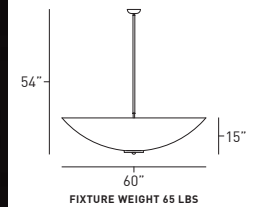

AV1-P1AA-23-GW-SWP