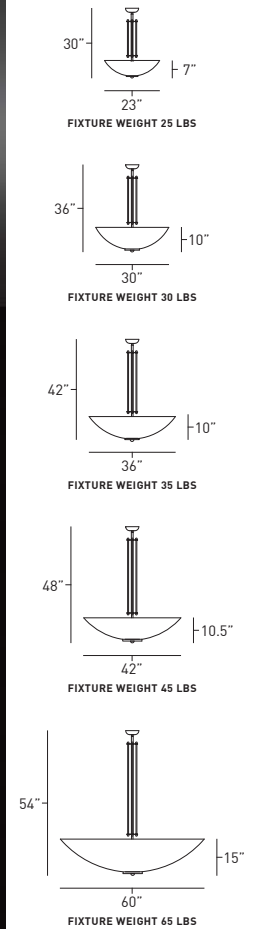

AVALON™ PENDANT

AV1-P1AE-23-GW-BAL

AV1-P1AD-23-GW-SMP

MATCHING FIXTURES

page 124

page 330

page 332

page 462

page 482

FEATURES

- The simple, shallow dome of the Avalon is accented by vertical hanging systems.
- Available in diameters up to 72".
- Constructed with solid, non-ferrous brass or aluminum.
- Thermally formed acrylic ranges from 3/16" to 1/4" thick, depending on size. Virgin white acrylic is UV stable, and all faux acrylic colors are mixed completely through to avoid noticeable fading.
- White acrylic is UL-94 HB Flame Class rated.
- OCL metal finishes are applied by hand and receive a protective clear coat lacquer.
- 21 standard powder coat paints offered, however all RAL colors available.
- Fixture offered with a variety of compact fluorescent and incandescent optic packages.
- Contact factory for additional modifications or options.