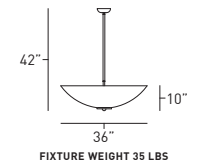

AVALON™ PENDANT

AV1-P1AA-23-GW-SWP

MATCHING FIXTURES

FEATURES

- The simple, shallow dome of the Avalon is accented by vertical hanging systems.
- Available in diameters up to 72".
- Constructed with solid, non-ferrous brass or aluminum.
- Thermally formed acrylic ranges from 3/16" to 1/4" thick, depending on size. Virgin white acrylic is UV stable, and all faux acrylic colors are mixed completely through to avoid noticeable fading.
- White acrylic is UL-94 HB Flame Class rated.
- OCL metal finishes are applied by hand and receive a protective clear coat lacquer.
- 21 standard powder coat paints offered, however all RAL colors available.
- Fixture offered with a variety of compact fluorescent and incandescent optic packages.
- Contact factory for additional modifications or options.