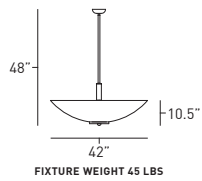

AVALON™ PENDANT

AV1-P1AB-23-GW-PBR