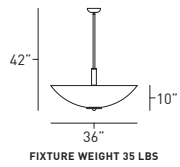

AVALON™ PENDANT

AV1-P1AB-23-GW-PBR