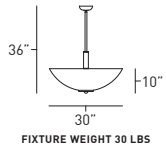

AVALON™ PENDANT

AV1-P1AB-23-GW-PBR