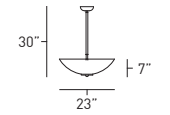

AVALON™ PENDANT

AV1-P1AA-23-GW-SWP

MATCHING FIXTURES

FEATURES

- The simple, shallow dome of the Avalon is accented by vertical hanging systems.
- Available in diameters up to 72".
- Constructed with solid, non-ferrous brass or aluminum.
- Thermally formed acrylic ranges from 3/16" to 1/4" thick, depending on size. Virgin white acrylic is UV stable, and all faux acrylic colors are mixed completely through to avoid noticeable fading.
- White acrylic is UL-94 HB Flame Class rated.
- OCL metal finishes are applied by hand and receive a protective clear coat lacquer.
- 21 standard powder coat paints offered, however all RAL colors available.
- Fixture offered with a variety of compact fluorescent and incandescent optic packages.
- Contact factory for additional modifications or options.