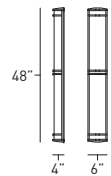

FIXTURE WEIGHT 7 LBS

FIXTURE WEIGHT 9 LBS

FIXTURE WEIGHT 11 LBS

FIXTURE WEIGHT 13 LBS

AU1-010A-24-GW-SGP

▾ MATCHING FIXTURES

page 266

▾ FEATURES

- The Allure sconce features solid aluminum die-cast ends with a domed top.
- 0.125" thick, matte anodized, aluminum extruded back channel.
- Decorative aluminum die-cast horizontal bars with distinctive tapering arch design.
- Consult factory for custom bar configurations.
- 3/16" thick extruded virgin white acrylic is 45% DR high impact, UV stable, F1 rated, and UL-94 HB Flame Class rated.
- Allure can be mounted vertically or horizontally.
- Fully gasketed between the face and back channel.
- Hinged front face simplifies re-lamping and maintenance.
- 21 standard powder coat paints offered, however all RAL colors available.
- Utilizes highly efficient, long lasting and low mercury T5 or T5HO lamps for minimal fixture maintenance and lamp disposal.
- Contact factory for additional modifications or options.