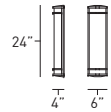

FIXTURE WEIGHT 7 LBS

FIXTURE WEIGHT 9 LBS

FIXTURE WEIGHT 11 LBS

FIXTURE WEIGHT 13 LBS

AU1-010A-24-GW-SGP

▾ MATCHING FIXTURES

page 266

▾ FEATURES

- The Allure sconce features solid aluminum die-cast ends with a domed top.
- 0.125" thick, matte anodized, aluminum extruded back channel.
- Decorative aluminum die-cast horizontal bars with distinctive tapering arch design.
- Consult factory for custom bar configurations.
- 3/16" thick extruded virgin white acrylic is 45% DR high impact, UV stable, F1 rated, and UL-94 HB Flame Class rated.
- Allure can be mounted vertically or horizontally.
- Fully gasketed between the face and back channel.
- Hinged front face simplifies re-lamping and maintenance.
- 21 standard powder coat paints offered, however all RAL colors available.
- Utilizes highly efficient, long lasting and low mercury T5 or T5HO lamps for minimal fixture maintenance and lamp disposal.
- Contact factory for additional modifications or options.