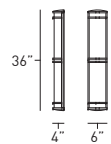

FIXTURE WEIGHT 7 LBS

FIXTURE WEIGHT 9 LBS

FIXTURE WEIGHT 11 LBS

FIXTURE WEIGHT 13 LBS

AU1-010A-24-GW-SGP

▾ MATCHING FIXTURES

page 266

▾ FEATURES

- The Allure sconce features solid aluminum die-cast ends with a domed top.
- 0.125" thick, matte anodized, aluminum extruded back channel.
- Decorative aluminum die-cast horizontal bars with distinctive tapering arch design.
- Consult factory for custom bar configurations.
- 3/16" thick extruded virgin white acrylic is 45% DR high impact, UV stable, F1 rated, and UL-94 HB Flame Class rated.
- Allure can be mounted vertically or horizontally.
- Fully gasketed between the face and back channel.
- Hinged front face simplifies re-lamping and maintenance.
- 21 standard powder coat paints offered, however all RAL colors available.
- Utilizes highly efficient, long lasting and low mercury T5 or T5HO lamps for minimal fixture maintenance and lamp disposal.
- Contact factory for additional modifications or options.